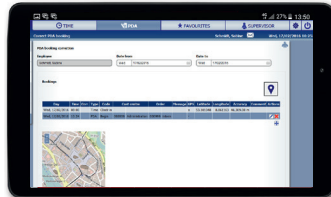

- Burglar alarm technology
- Hazard detection technology
- Area changeover control
- Dual-control principle
- Anti-passback
- Logging

Time Recording

Our time recording systems allow to record and plan working times flexibly. Shifts and overtime can just as easily be considered as flextime, absences or tariff target times. The working time models of our software are freely configurable and can be individually adapted to your company's needs.